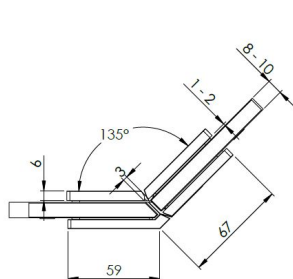

PRODUCT SHEET

Description:

Shower Hinge "Rio", 135DG, SS-Look, Glass/Glass, 8-10mm Glass Thickness, W/15 DG Angle Adjustment Function & 25DG, Return Function, Brass Material, Hidden Screws., Black Fiber Gaskets: 2 x 1mm & 2 x 2mm Thickness., Load Capacity Pr. Pair: 45kg

Item number:

15.23.893-0

Units	Box	Carton	HS Code	Barcode
Pcs.	1	10	8302100090	
				5704866501347

SISO A/S

Mileparken 11
DK-2740 Skovlunde
Denmark
VAT: 24786013

Phone +45 45 830 900

www.siso.dk
siso@siso.dk