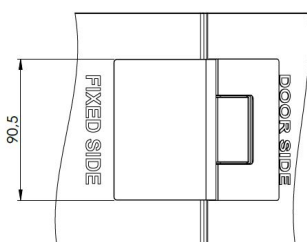

PRODUCT SHEET

Description:

Shower Hinge "Rio", 135DG, SS-Look, Glass/Glass, 8-10mm Glass Thickness, W/15 DG Angle Adjustment Function & 25DG, Return Function, Brass Material, Hidden Screws., Black Fiber Gaskets: 2 x 1mm & 2 x 2mm Thickness., Load Capacity Pr. Pair: 45kg

Item number:

15.23.893-0

Units	Box	Carton	HS Code	Barcode
Pcs.	1	10	8302100090	
				5704866501347

SISO A/S

Mileparken 11
DK-2740 Skovlunde
Denmark
VAT: 24786013

Phone +45 45 830 900

www.siso.dk
siso@siso.dk