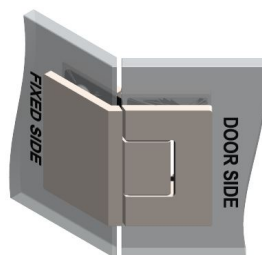

PRODUCT SHEET

Description:

Shower Hinge "Rio", 135DG, SS-Look, Glass/Glass, 8-10mm Glass Thickness, W/15 DG Angle Adjustment Function & 25DG, Return Function, Brass Material, Hidden Screws., Black Fiber Gaskets: 2 x 1mm & 2 x 2mm Thickness., Load Capacity Pr. Pair: 45kg

Item number:

15.23.893-0

Units	Box	Carton	HS Code	Barcode
Pcs.	1	10	8302100090	
				5704866501347

SISO A/S

Mileparken 11
DK-2740 Skovlunde
Denmark
VAT: 24786013

Phone +45 45 830 900

www.siso.dk
siso@siso.dk

Danske Bank
Nytorv Branch
Copenhagen
SWIFT: DABADKKK

Account no.
4180 3112 112936
IBAN Account
DK7230003112112936