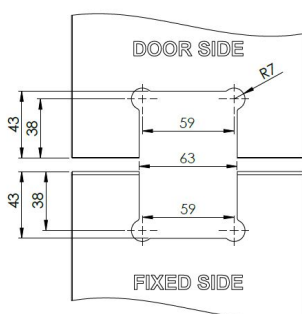

PRODUCT SHEET

Description:

Shower Hinge "Rio", 135DG, SS-Look, Glass/Glass, 8-10mm Glass Thickness, W/15 DG Angle Adjustment Function & 25DG, Return Function, Brass Material, Hidden Screws., Black Fiber Gaskets: 2 x 1mm & 2 x 2mm Thickness., Load Capacity Pr. Pair: 45kg

Item number:

15.23.893-0

Units	Box	Carton	HS Code	Barcode
Pcs.	1	10	8302100090	
				5704866501347

SISO A/S

Mileparken 11
DK-2740 Skovlunde
Denmark
VAT: 24786013

Phone +45 45 830 900

www.siso.dk
siso@siso.dk

Danske Bank
Nytorv Branch
Copenhagen
SWIFT: DABADKKK

Account no.
4180 3112 112936
IBAN Account
DK7230003112112936