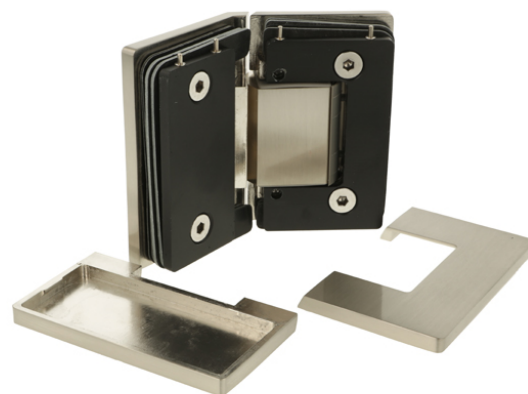

PRODUCT SHEET

Description:

Shower Hinge "Rio", 135DG, SS-Look, Glass/Glass, 8-10mm Glass Thickness, W/15 DG Angle Adjustment Function & 25DG, Return Function, Brass Material, Hidden Screws., Black Fiber Gaskets: 2 x 1mm & 2 x 2mm Thickness., Load Capacity Pr. Pair: 45kg

Item number:

15.23.893-0

Units	Box	Carton	HS Code	Barcode
Pcs.	1	10	8302100090	
				5704866501347

SISO A/S

Mileparken 11
DK-2740 Skovlunde
Denmark
VAT: 24786013

Phone +45 45 830 900

www.siso.dk
siso@siso.dk