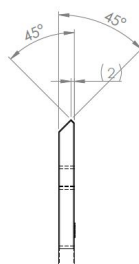

PRODUCT SHEET

Description:

Shower Hinge "Rio", 135DG, SS-Look, Glass/Glass, 8-10mm Glass Thickness, W/15 DG Angle Adjustment Function & 25DG, Return Function, Brass Material, Hidden Screws., Black Fiber Gaskets: 2 x 1mm & 2 x 2mm Thickness., Load Capacity Pr. Pair: 45kg

Item number:

15.23.893-0

Units	Box	Carton	HS Code	Barcode
Pcs.	1	10	8302100090	
				5704866501347

SISO A/S

Mileparken 11
DK-2740 Skovlunde
Denmark
VAT: 24786013

Phone +45 45 830 900

www.siso.dk
siso@siso.dk

Danske Bank
Nytorv Branch
Copenhagen
SWIFT: DABADKKK

Account no.
4180 3112 112936
IBAN Account
DK7230003112112936